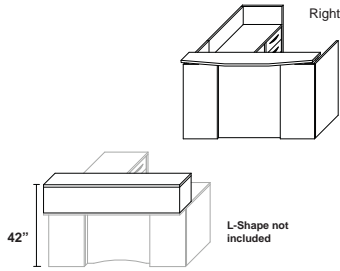

3300 Series

Solid Hardwood Edges, Laminate, Available in Four Profiles, Introduce Artistic Flair to These Stylish Designs.

Reception Unit & Riser (Recep / Riser)

Model Number	Depth	Width	Height	List	Weight	Cube
33-Recep-3072-2447	77	72	43	$3,966	530	96
• 33-Recep-3072 w/1 lock	30	72	43	$2,774	380	62
• 33-Recep-Ret-2447	24	47	43	$1,192	150	34
$298 List to add 6" increments ($210 List cut downs)						

• 23-Recep-Riser-60	12	60	13	$560	37	8
• 23-Recep-Riser-66	12	66	13	$580	40	9
• 23-Recep-Riser-72	12	72	13	$600	43	9

$176 List to add 6" increments ($122 List cut downs)