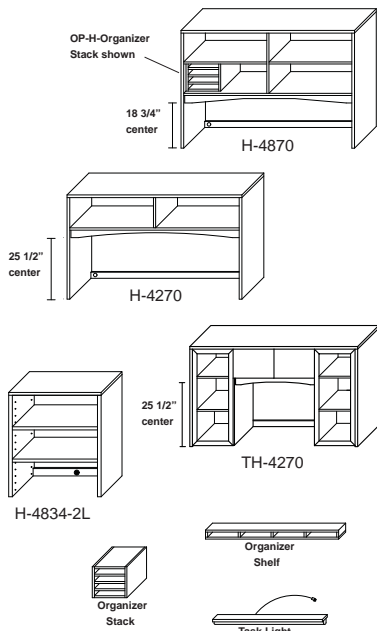

Hutch (H / TH / H-2L / H-Filler / H-Organizer)

33-H-4846	14	46	48	$994	140	24
33-H-4858	14	58	48	$994	150	28
33-H-4864	14	64	48	$1,040	155	30
33-H-4870	14	70	48	$1,040	160	33

33-H-4246	14	46	43	$746	120	20
33-H-4258	14	58	43	$746	130	25
33-H-4264	14	64	43	$810	135	27
33-H-4270	14	70	43	$810	140	30

33-TH-4270	14	70	43	$1,648	180	30

33-H-4834-2L For 2-D Lateral	14	34	48	$584	75	15

21-H-48-Filler (Fills space between hutches)	1	4	48	$126	3	1

21-H-42-Filler	1	4	43	$126	3	1

OP-H-Organizer-Shelf (specify hutch size)	10	45-64	4	$168	20	2

OP-H-Organizer-Stack	10	12	12	$168	4	1

OP-H-Task Light	2	20	2	$88	2	1

Doors not standard See options for door types

$210 List cut downs (not available on corner hutch)

Work Table (WT)

33-WT-2036	20	36	29	$496	65	15
33-WT-2042	20	42	29	$618	85	18
33-WT-2048	20	48	29	$644	95	20
33-WT-2060	20	60	29	$678	100	25
33-WT-2072	20	72	29	$832	115	30
33-WT-2448	24	48	29	$644	110	24
33-WT-3048	30	48	29	$678	130	29
33-WT-3060	30	60	29	$792	140	36
33-WT-3672	36	72	29	$880	160	51

Floating top option available, See options.

$176 List to add 6" increments ($122 List cut downs)

Lateral File (LF)

33-LF-2038-2D w/handles (B1)	20	38	29	$814	170	15

33-LF-2072-4D w/handles (B1)	20	72	29	$1,512	330	30

Locks Standard

Occasional Table (OT)

Floating top option available, See options.

33-OT-2424	24	24	20	$646	35	9

33-OT-2442	24	42	20	$866	60	15

$176 List to add 6" increments ($122 List cut downs)

Sizes are nominal.